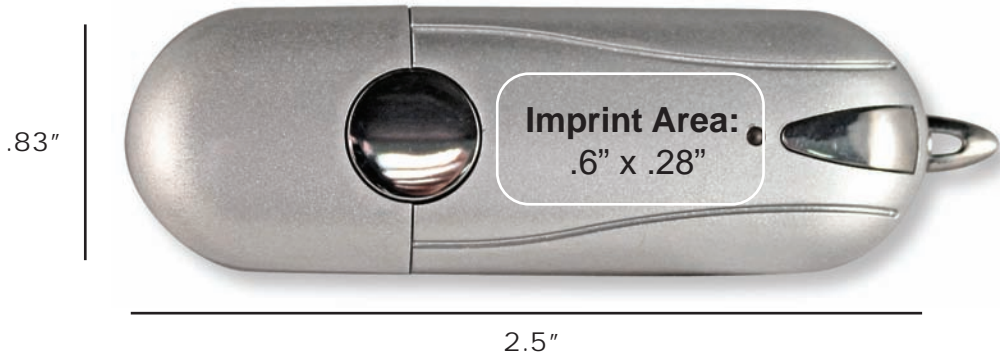

Roundabout Series Flash Drive

Recommended Packaging & Accessories

Magnetic Plastic Case

Square Window Tin

Plastic Pouch

Lanyard

Key Chain

Key Ring String

Included

Standard Housing Colors:

White

Black

Reflex

Silver

Imprint Method: Silk Screen

Imprint Area: .6" (W) x .28" (L)

Dimensions: 2.5" (W) x .83" (L)

Capacities: 128MB – 16GB

Housing Material: Plastic

Lifetime Warranty Tier 1 Chips

Extra Items

PMS Body Color Match

Full Color Print Process

Print On Packaging