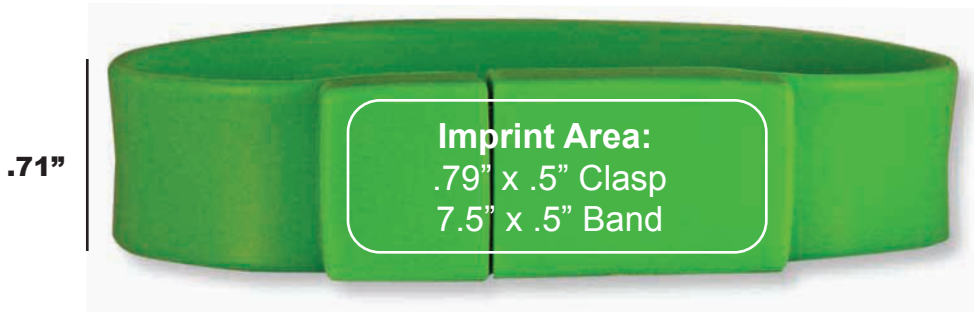

Silicone Wristband Thick Series Flash Drive

8.27"

Recommended Packaging & Accessories

Magnetic Plastic Case

Square Window Tin

Plastic Pouch

Velour Pouch

White Paper Tuck Box

Included

Standard Housing Colors:

White

Black

Reflex

PMS 485

PMS 368

PMS 1655

Gray

PMS 3945

PMS 253

Imprint Method:

Silk Screen

Deboss

Imprint Area:

.79" (W) x .5" (L) Clasp

7.5" (W) x .5" (L) Band

Dimensions:

8.27" (W) x .71" (L)

Capacities:

128MB – 16GB

Housing Material:

Silicone

Lifetime Warranty