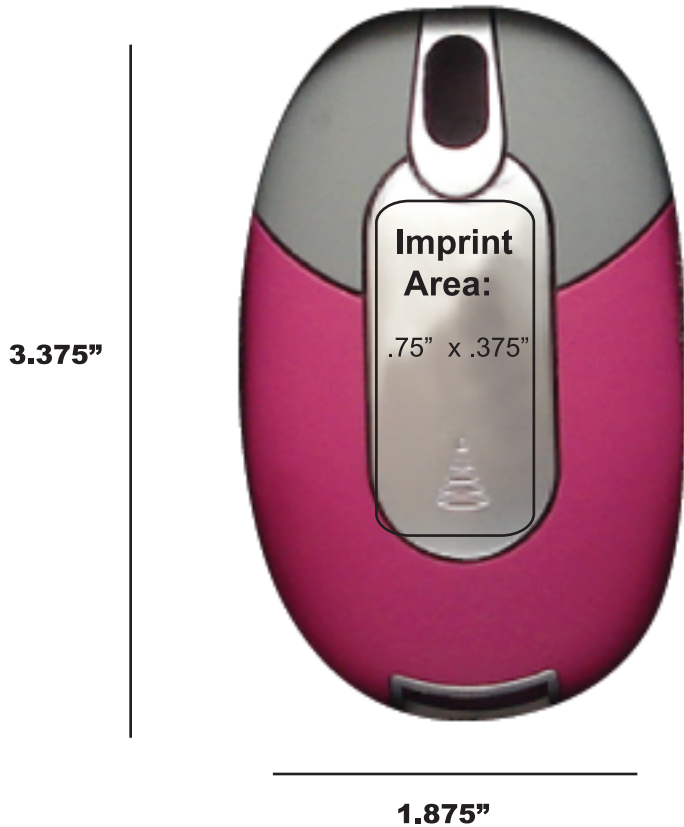

Super Wireless Mouse

Included

Standard Housing Colors:

White Black Red Blue

Imprint Method:

Silkscreen

Imprint Area:

.75" (L) x .375" (W)

Dimensions:

3.375" (L) x 1.875" (W)
x 1.125" (H)

Housing Material:

Plastic and Rubber

Lifetime Warranty

Extra Items

Print On Packaging

Recommended Packaging & Accessories