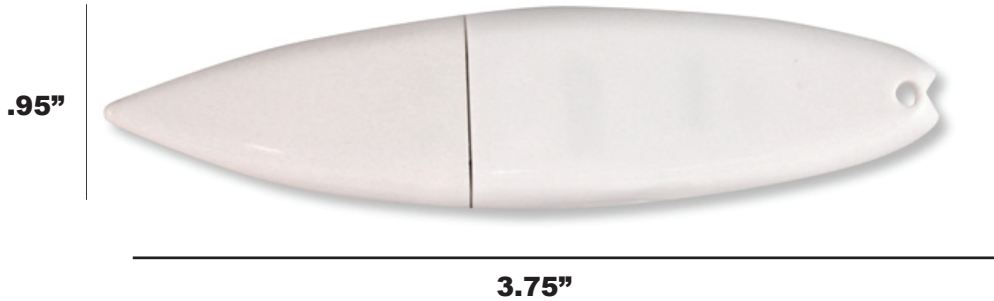

Surfboard Series Flash Drive

Recommended Packaging & Accessories

Velour Pouch

Square Window Tin

Plastic Pouch

Lanyard

Key Chain

Key Ring String

Included

Standard Housing Colors:

White

Imprint Method:

Laser Engrave

Silkscreen

Imprint Area:

.75" (W) x 1.75" (L)

Dimensions:

.95" (W) x 3.75" (L)

Capacities:

128MB – 16GB

Housing Material:

Plastic

Lifetime Warranty

Tier 1 Chips